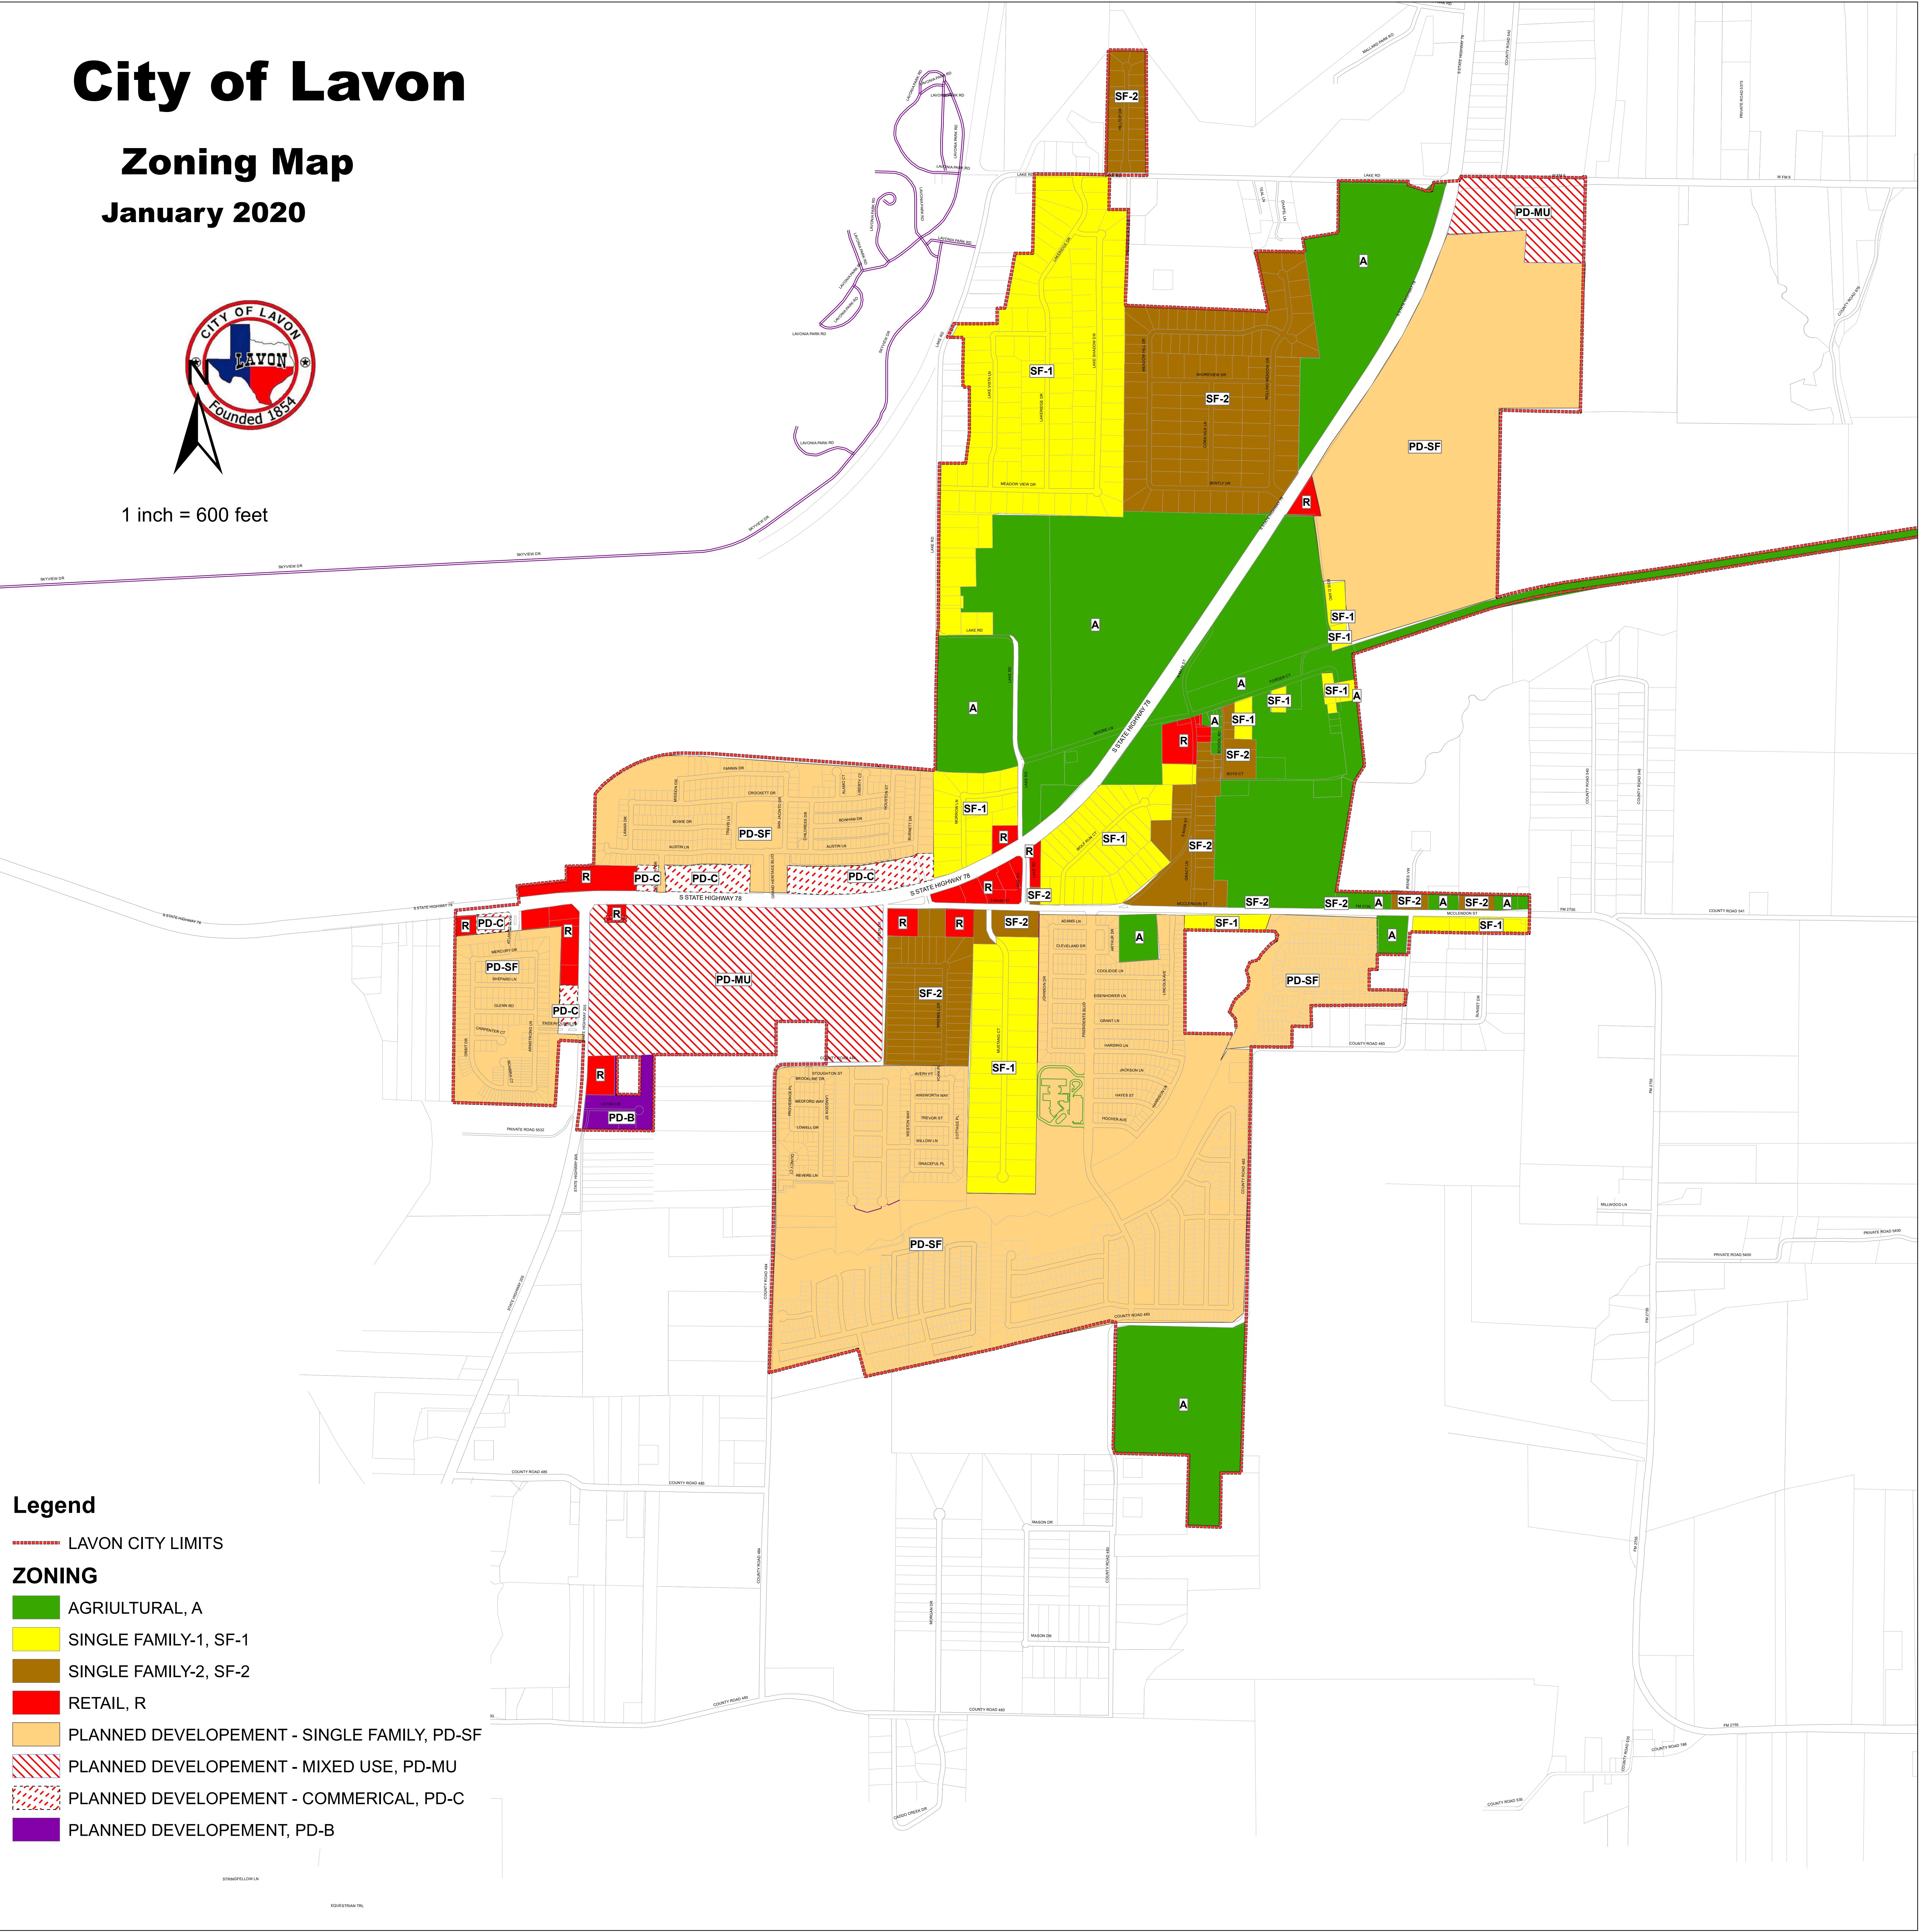

City of Lavon

Zoning Map January 2020

1 inch = 600 feet

Legend

----- LAVON CITY LIMITS

ZONING

- AGRIULTURAL, A
- SINGLE FAMILY-1, SF-1
- SINGLE FAMILY-2, SF-2
- RETAIL, R
- PLANNED DEVELOPMENT - SINGLE FAMILY, PD-SF
- PLANNED DEVELOPMENT - MIXED USE, PD-MU
- PLANNED DEVELOPMENT - COMMERCIAL, PD-C
- PLANNED DEVELOPMENT, PD-B