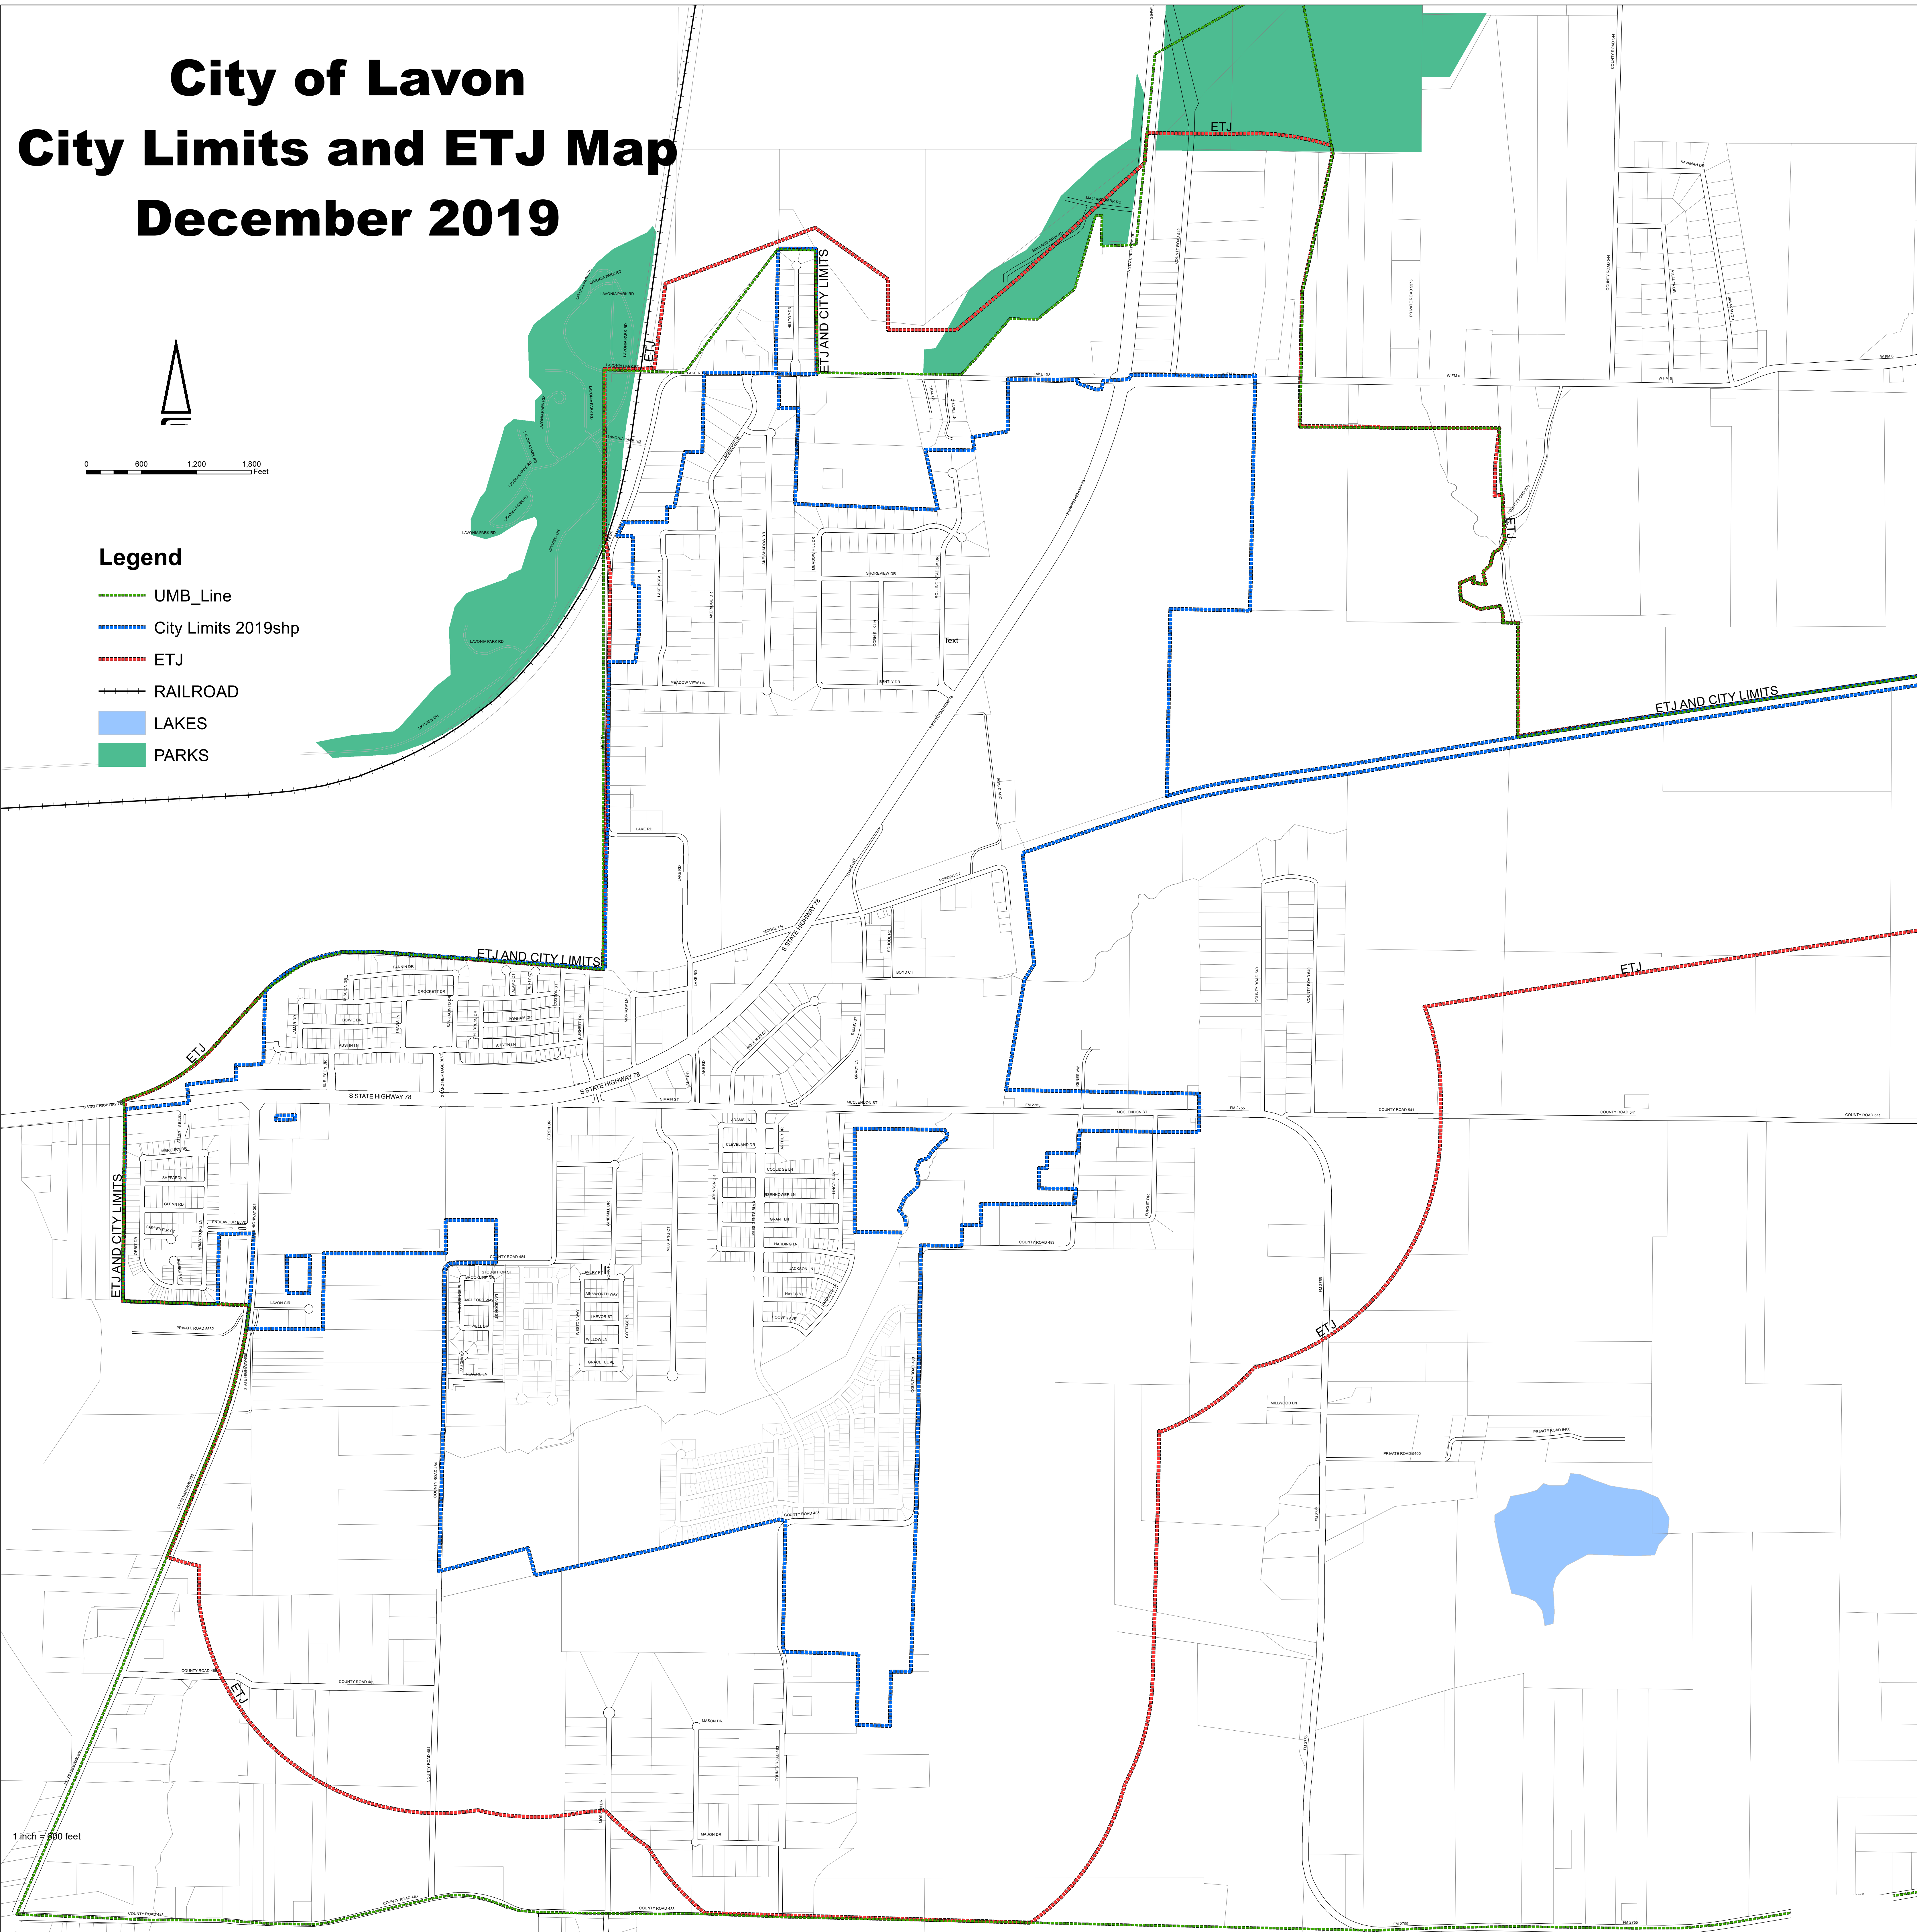

# City of Lavon City Limits and ETJ Map December 2019

0 600 1,200 1,800 Feet

## Legend

- UMB\_Line
- City Limits 2019shp
- ETJ
- RAILROAD
- LAKES
- PARKS

1 inch = 500 feet