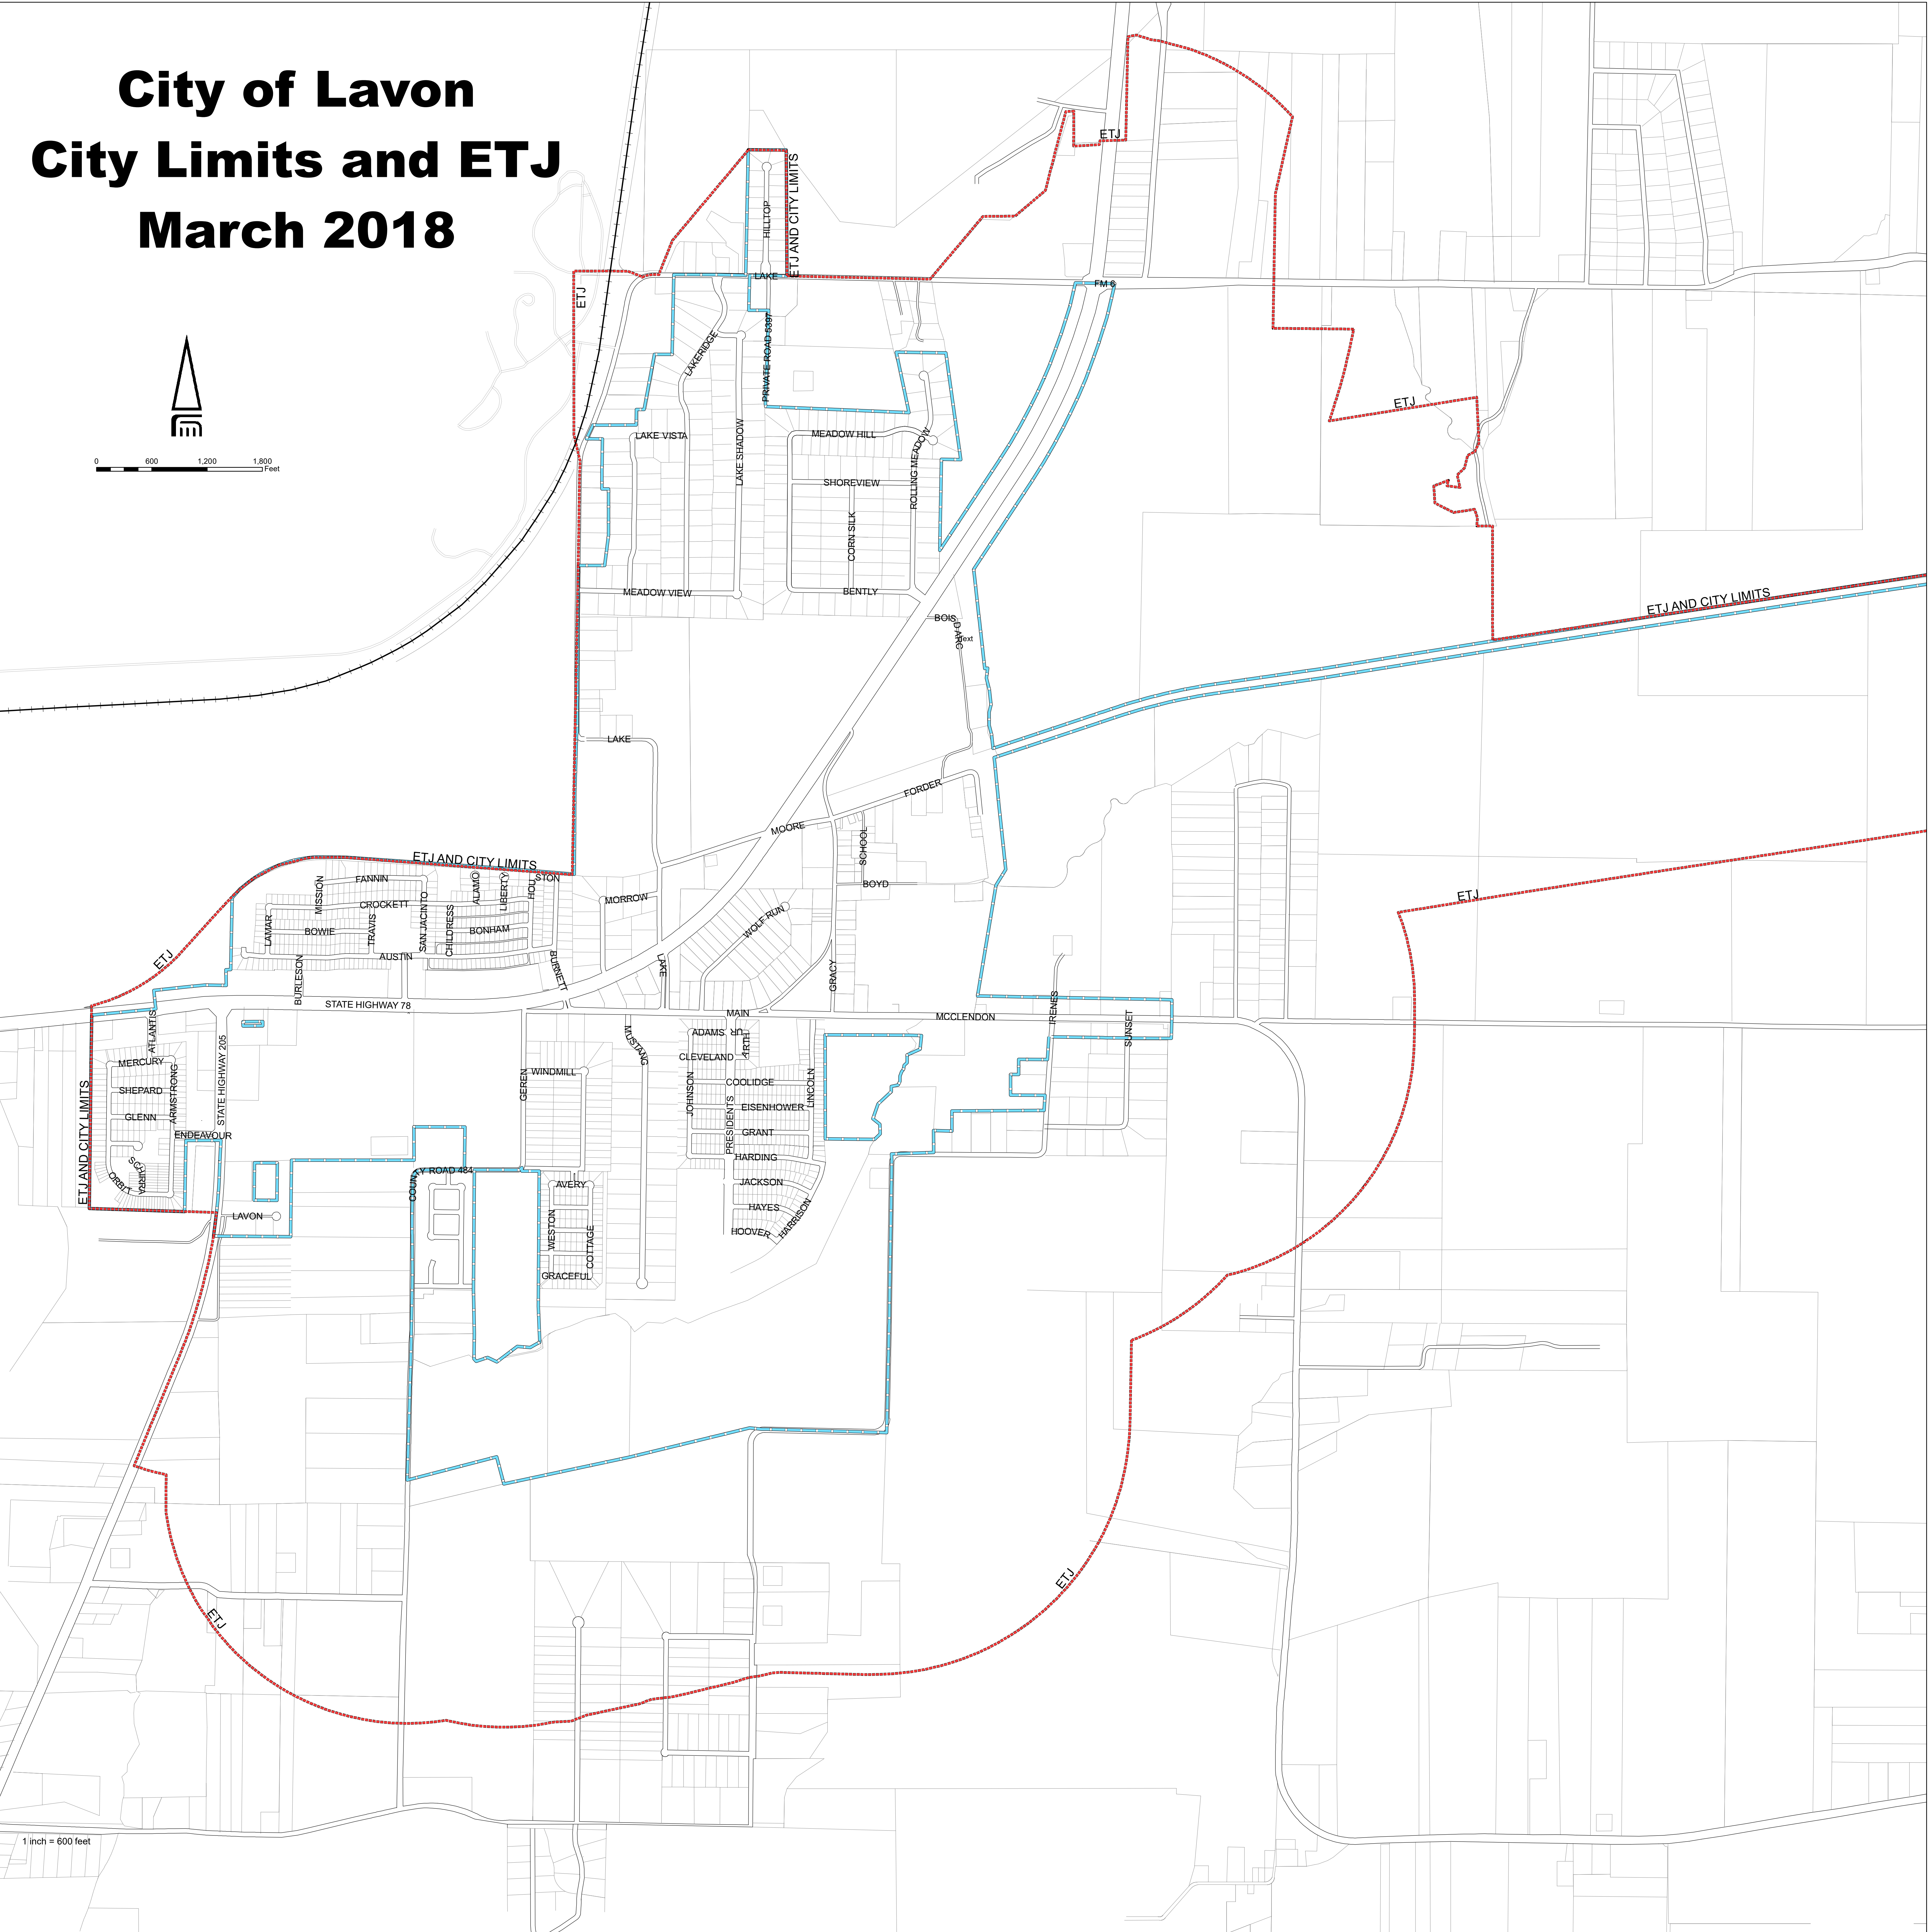

City of Lavon City Limits and ETJ March 2018

0 600 1,200 1,800 Feet

1 inch = 600 feet